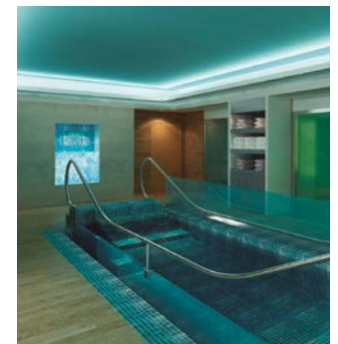

# MIRAGGIO THERMAL SPA RESORT

Project: Miraggio Hotel

Designer: Miraggio Hotel

Landscape Architect: Miraggio Hotel

Location: Kanistro, Paliouri, Thessalonique, Greece

Category: Swimming Pool & Spa

Mosaic: Luminiscent Blue, Earthworm, Nieve, Toscare