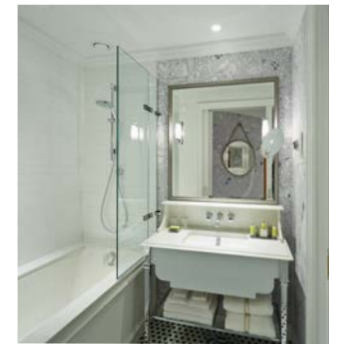

HOTEL MARRIOTT COUNTY HALL

Project: Hotel Marriott County Hall

Designer: Marriott

Location: Londres, UK

Category: Hotels

Mosaic: Geo Patterns