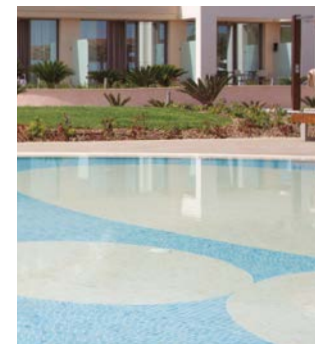

# MIRAGGIO THERMAL SPA RESORT

Project: Miraggio Hotel

Designer: Miraggio Hotel

Landscape Architect: Miraggio Hotel

Location: Kanistro, Paliouri, Thessalonique, Greece

Category: Swimming Pool & Spa

Mosaic: Luminiscent Blue, Earthworm, Nieve, Toscare