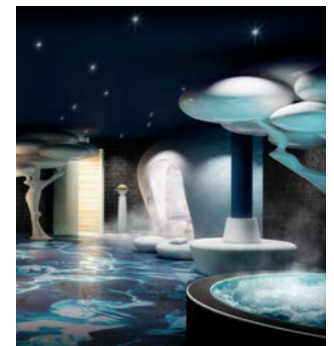

IBEROSTAR GRAND HOTEL PORTAL NOUS

Project: Iberostar Grand Hotel

Designer: Mr. Marcel Wanders

Landscape Architect: Iberostar Grand Hotel

Location: Portal Nous, Calvia, Mallorca, Spain

Category: Spa & Swimming pool

Mosaic: Custom design, Origyn Collection