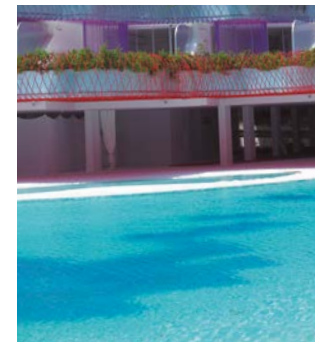

# RESIDENTIAL COMPLEX BOAS DE IBIZA

Project: Complexe Résidentiel Boas de Ibiza  
Landscape Architect: Monsieur Jean Nouvel  
Location: Ibiza, Spain  
Category: Swimming Pool  
Mosaic: Antislip Custom design