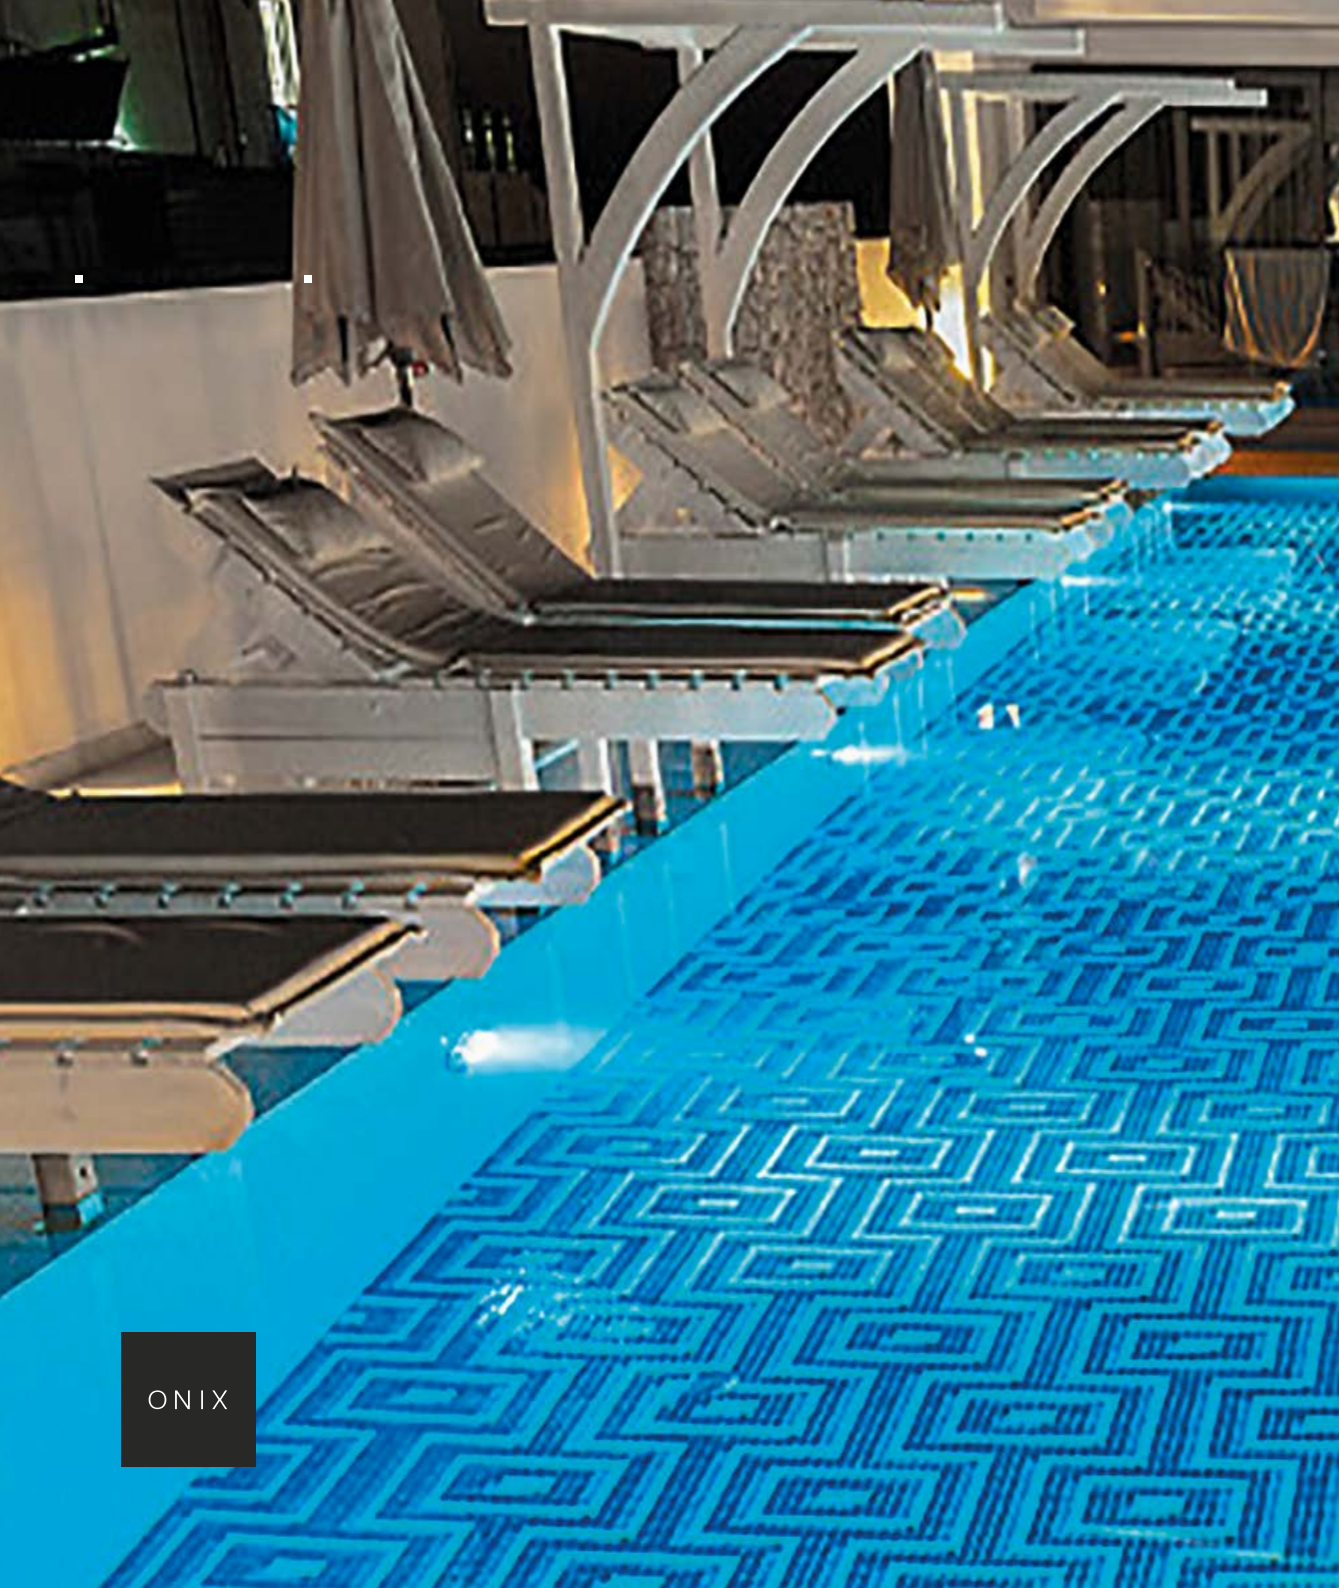

# MIRAGGIO THERMAL SPA RESORT

Project: Miraggio Hotel

Designer: Miraggio Hotel

Landscape Architect: Miraggio Hotel

Location: Kanistro, Paliouri, Thessalonique, Greece

Category: Swimming Pool & Spa

Mosaic: Luminiscent Blue, Earthworm, Nieve, Toscare