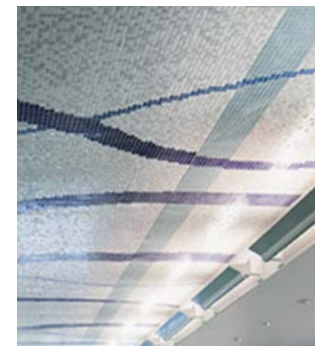

ONIX

MIMA TOWER 42 STREET

Project: West 42nd Street
Designer: Joel Trace
Landscape Architect: Joel Trace
Location: Manhattan, New York, USA
Category: Swimming Pool & Spa
Mosaic: StoneGlass white, Serie Lisa