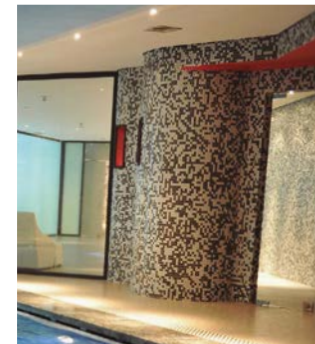

# MARRAKECH PLAZA SPA & FITNESS

Project: Marrakech Plaza Spa & Fitness

Designer: Stephanie Demeusy

Landscape Architect: Jacob Azeroual

Location: Marrakech, Morocco

Category: Spa

Mosaic: GeoPatterns, Opalo, Custom Blends