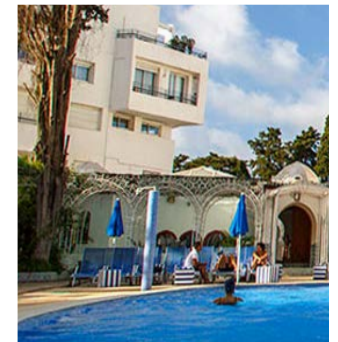

# HOTEL SAINT GEORGE

Project: Hotel Saint George  
Location: Alger, Algeria  
Category: Swimming Pool  
Mosaic: Nieve Azul Cielo 25254

ONIX

ONIX