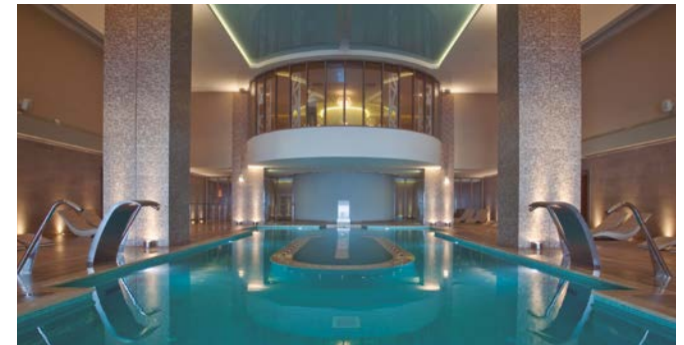

# MIRAGGIO THERMAL SPA RESORT

Project: Miraggio Hotel

Designer: Miraggio Hotel

Landscape Architect: Miraggio Hotel

Location: Kanistro, Paliouri, Thessalonique, Greece

Category: Swimming Pool & Spa

Mosaic: Luminiscent Blue, Earthworm, Nieve, Toscare