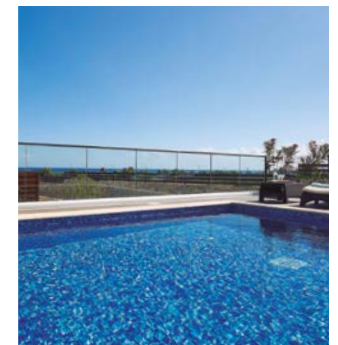

ANEMOS LUXURY GRAND RESORT

Project: Anemos Luxury Grand Resort

Designer: Anemos Luxury Grand Resort

Landscape Architect: Anemos Luxury Grand Resort

Location: La Canée, en Crète, Greece

Category: Swimming Pool & Spa

Mosaic: Opalo, Custom Blends