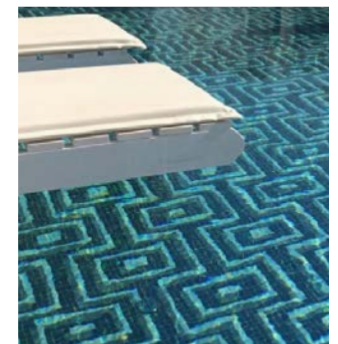

ONIX

PLATANIAS ARISTON BEACH RESORT

Project: Ariston Plataniás Beach Resort
Designer: Marinakis Stamatis
Landscape Architect: Marinakis Stamatis
Location: Plataniás, Crète, Greece
Category: Swimming Pool
Mosaic: DecoPattern Inca, Stoneglass, Lisa