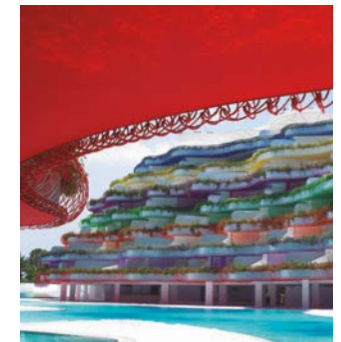

# RESIDENTIAL COMPLEX BOAS DE IBIZA

Project: Complexe Résidentiel Boas de Ibiza  
Landscape Architect: Monsieur Jean Nouvel  
Location: Ibiza, Spain  
Category: Swimming Pool  
Mosaic: Antislip Custom design