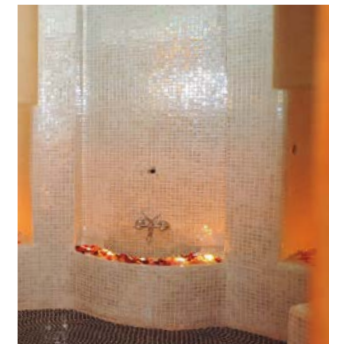

ONIX

MARRAKECH PLAZA SPA & FITNESS

Project: Marrakech Plaza Spa & Fitness

Designer: Stephanie Demeusy

Landscape Architect: Jacob Azeroual

Location: Marrakech, Morocco

Category: Spa

Mosaic: GeoPatterns, Opalo, Custom Blends